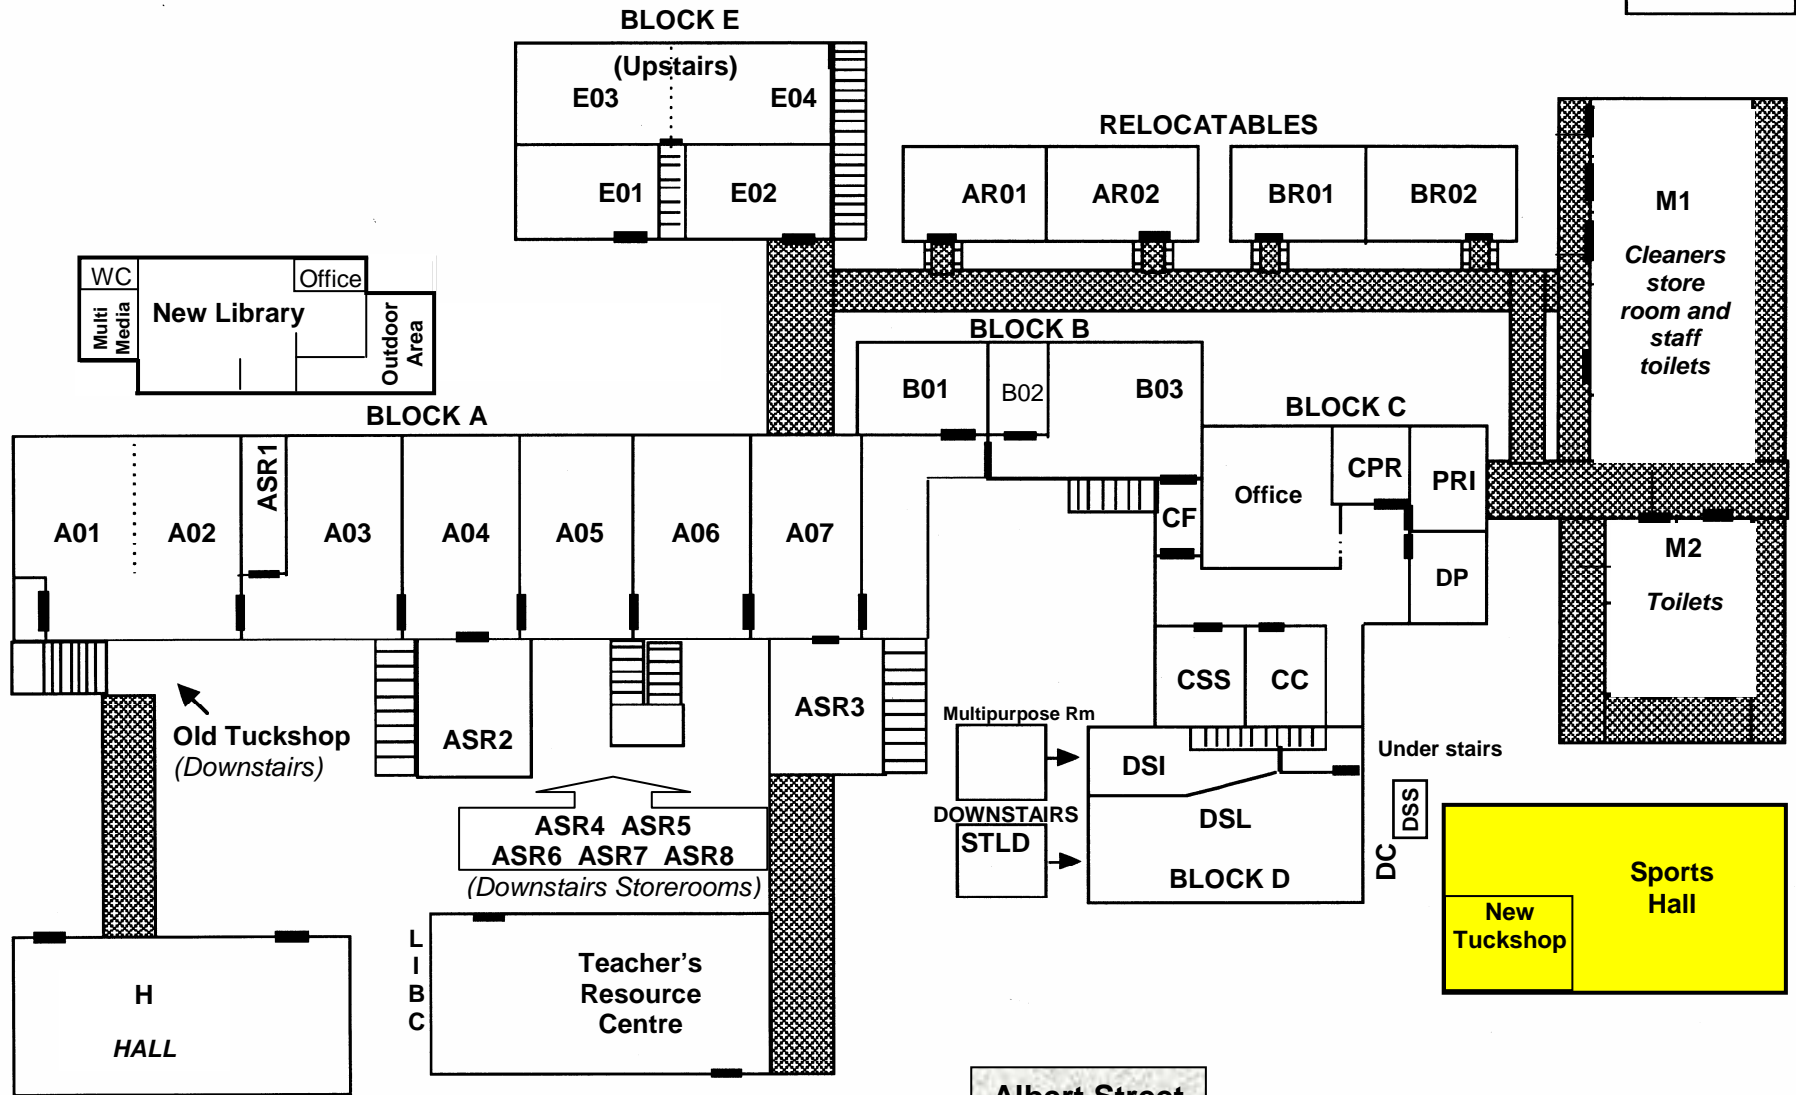

# NEWTOWN STATE SCHOOL

Remote Prep

shed

Pool

Clairmont St

Albert Street